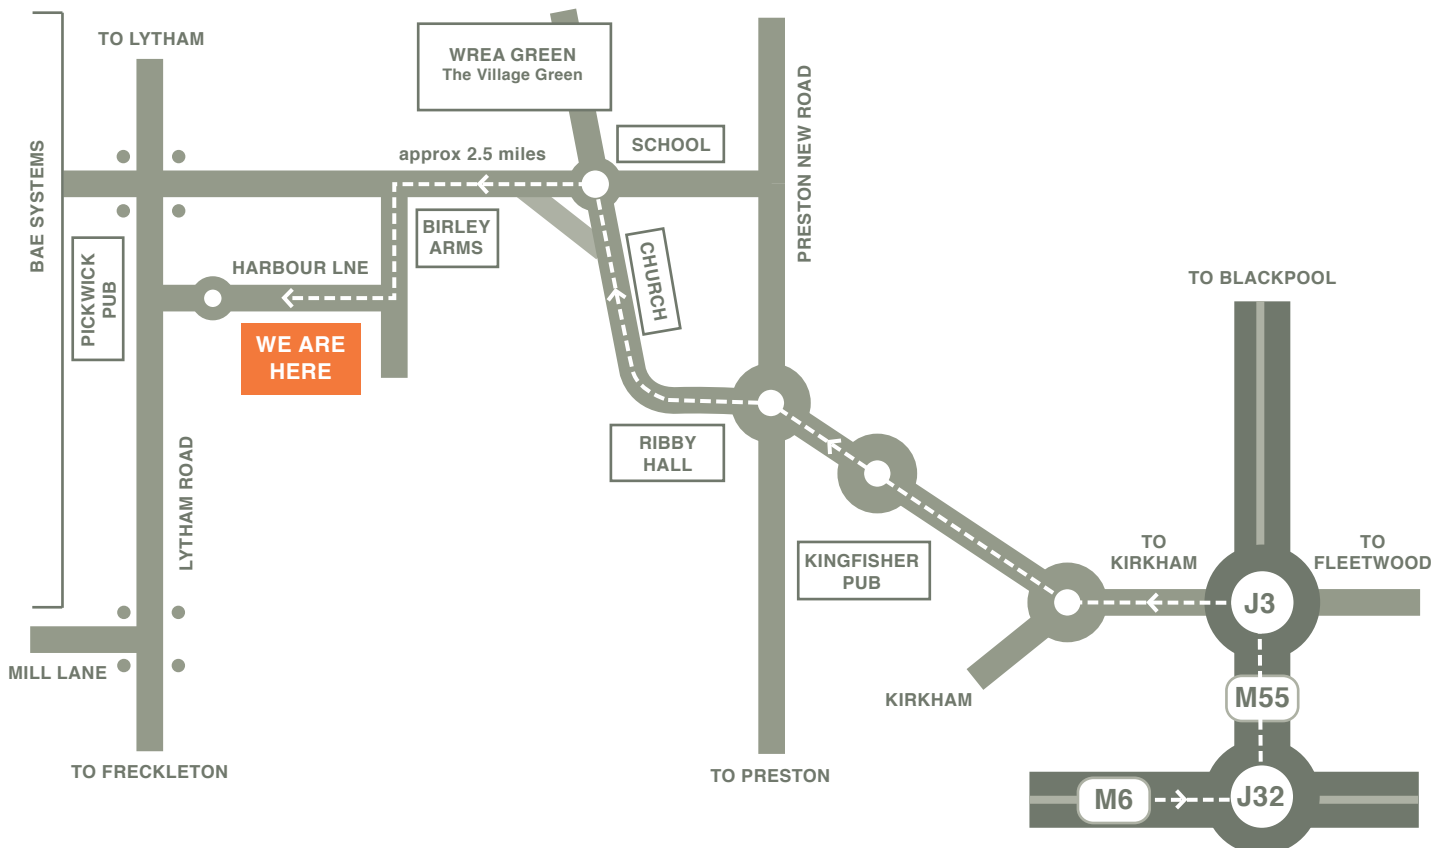

Directions

How to find us:

- Join the M55 Motorway from the M6 - junction 32
- Leave M55 at Kirkham/Fleetwood - junction 3
- At the motorway roundabout turn left towards Kirkham travelling approx. 1 mile to another roundabout
- Take 2nd turn-off towards Blackpool. Travel approx. 1 mile, straight across the next roundabout
- Next roundabout take 2nd turn-off towards Wrea Green. Approx. 2 miles to Wrea Green Village passing Ribby Hall on your left
- Turn left at mini roundabout. Travel approx. 2.5 miles down the country road
- You'll see the Birley Arms Pub on your left. 200 yards after pub turn left (Hillock Lane)
- At the top of the hill, take the first right into Harbour Lane
- We are situated approx. a quarter of a mile down Harbour Lane on the left.